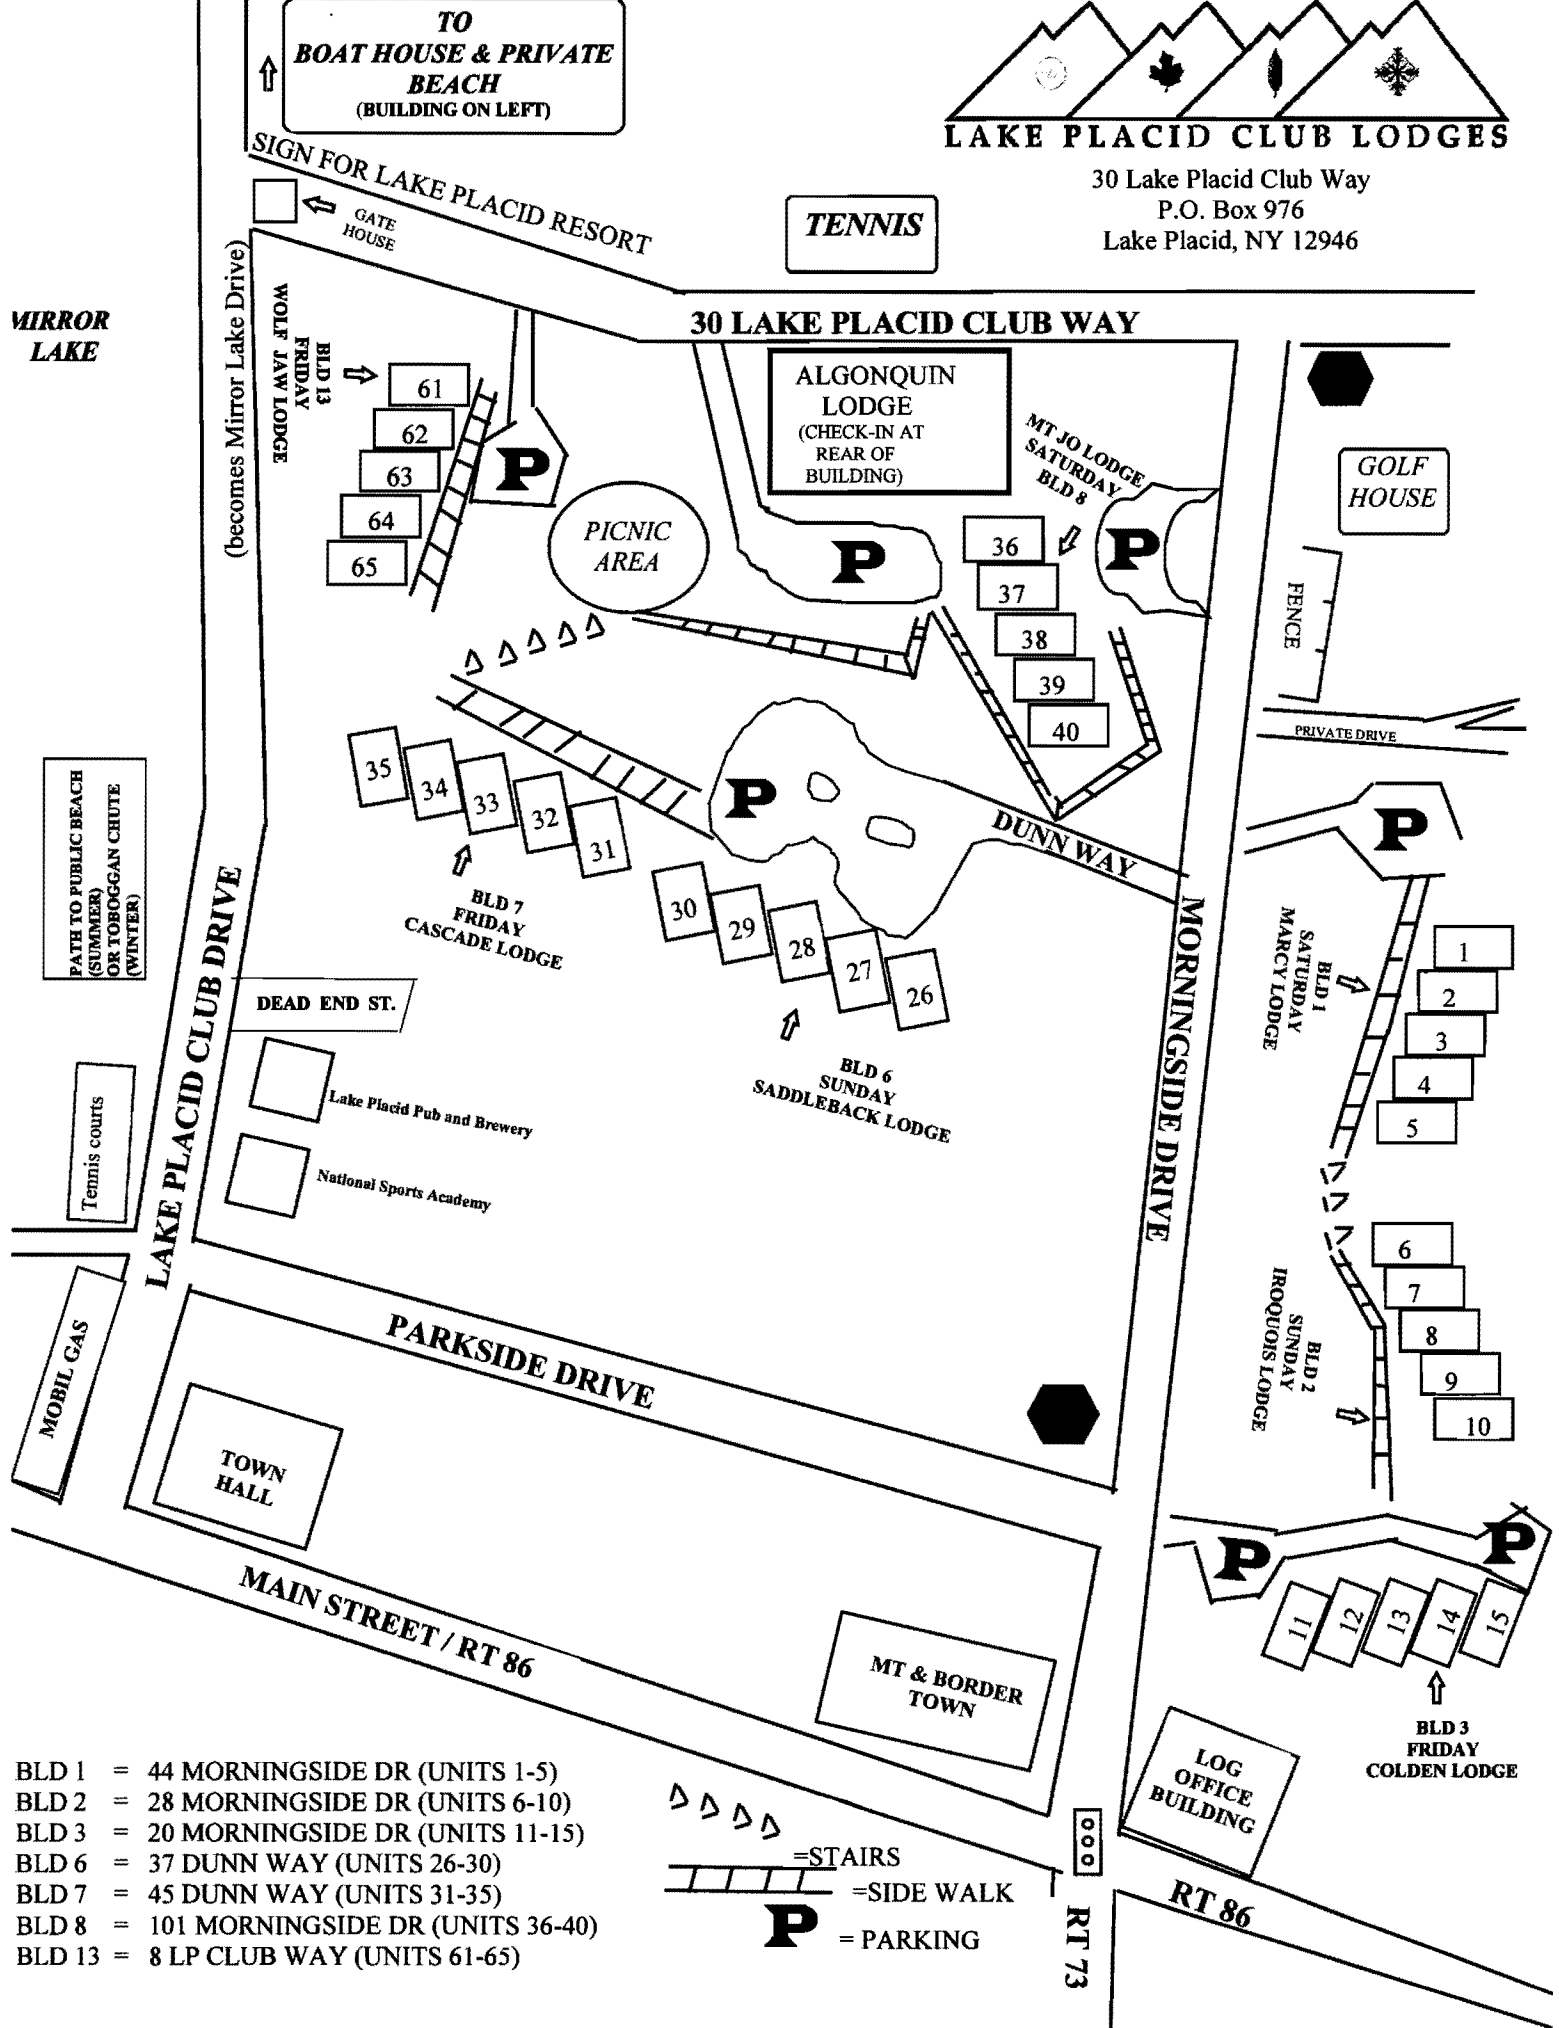

LAKE PLACID CLUB LODGES

30 Lake Placid Club Way
 P.O. Box 976
 Lake Placid, NY 12946

TO
BOAT HOUSE & PRIVATE BEACH
 (BUILDING ON LEFT)

SIGN FOR LAKE PLACID RESORT
 GATE HOUSE

TENNIS

MIRROR LAKE

30 LAKE PLACID CLUB WAY

- BLD 1 = 44 MORNINGSIDE DR (UNITS 1-5)
- BLD 2 = 28 MORNINGSIDE DR (UNITS 6-10)
- BLD 3 = 20 MORNINGSIDE DR (UNITS 11-15)
- BLD 6 = 37 DUNN WAY (UNITS 26-30)
- BLD 7 = 45 DUNN WAY (UNITS 31-35)
- BLD 8 = 101 MORNINGSIDE DR (UNITS 36-40)
- BLD 13 = 8 LP CLUB WAY (UNITS 61-65)

= STAIRS
 = SIDE WALK
 = PARKING

RT 73

RT 86