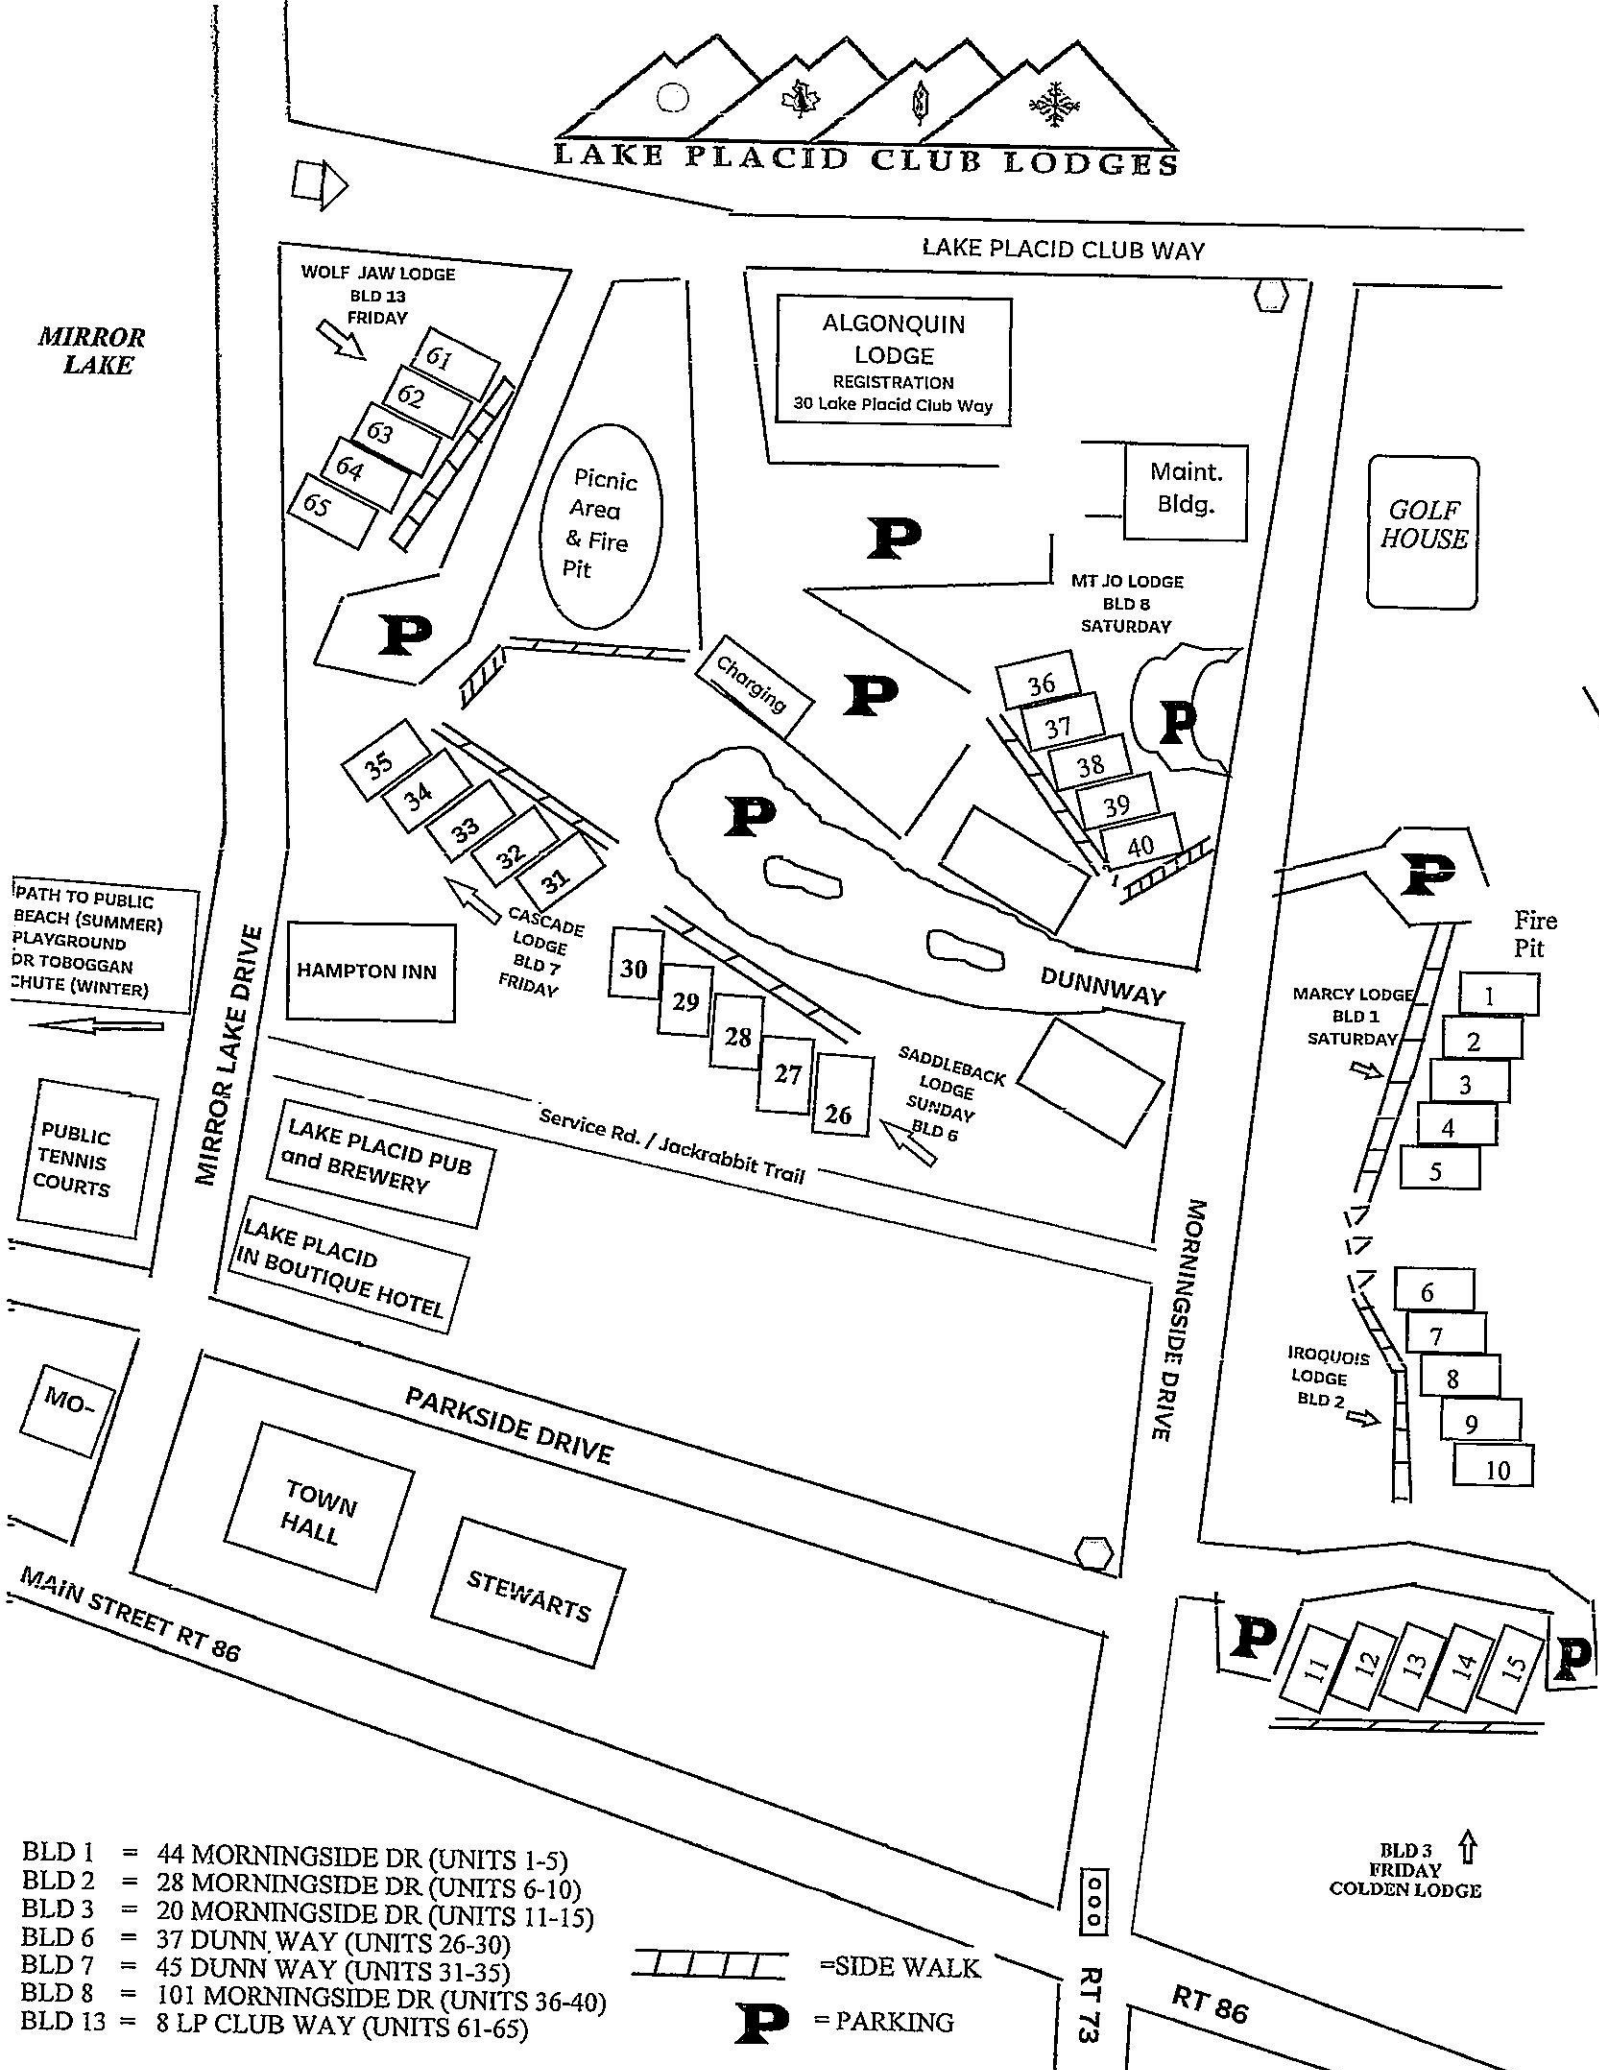

# LAKE PLACID CLUB LODGES

MIRROR LAKE

LAKE PLACID CLUB WAY

WOLF JAW LODGE  
BLD 13  
FRIDAY  
61  
62  
63  
64  
65

ALGONQUIN  
LODGE  
REGISTRATION  
30 Lake Placid Club Way

Maint.  
Bldg.

GOLF HOUSE

MT JO LODGE  
BLD 8  
SATURDAY

35  
34  
33  
32  
31  
HAMPTON INN  
CASCADE LODGE  
BLD 7  
FRIDAY

36  
37  
38  
39  
40

PATH TO PUBLIC  
BEACH (SUMMER)  
PLAYGROUND  
DR TOBOGGAN  
CHUTE (WINTER)

PUBLIC  
TENNIS  
COURTS

MO-

LAKE PLACID PUB  
and BREWERY

LAKE PLACID  
IN BOUTIQUE HOTEL

Service Rd. / Jackrabbit Trail

SADDLEBACK  
LODGE  
SUNDAY  
BLD 6

MARCY LODGE  
BLD 1  
SATURDAY  
1  
2  
3  
4  
5

IROQUOIS  
LODGE  
BLD 2  
6  
7  
8  
9  
10

MIRROR LAKE DRIVE

PARKSIDE DRIVE

MORNINGSIDE DRIVE

MAIN STREET RT 86

TOWN HALL

STEWARTS

11  
12  
13  
14  
15

BLD 3  
FRIDAY  
COLDEN LODGE

- BLD 1 = 44 MORNINGSIDE DR (UNITS 1-5)
- BLD 2 = 28 MORNINGSIDE DR (UNITS 6-10)
- BLD 3 = 20 MORNINGSIDE DR (UNITS 11-15)
- BLD 6 = 37 DUNN WAY (UNITS 26-30)
- BLD 7 = 45 DUNN WAY (UNITS 31-35)
- BLD 8 = 101 MORNINGSIDE DR (UNITS 36-40)
- BLD 13 = 8 LP CLUB WAY (UNITS 61-65)